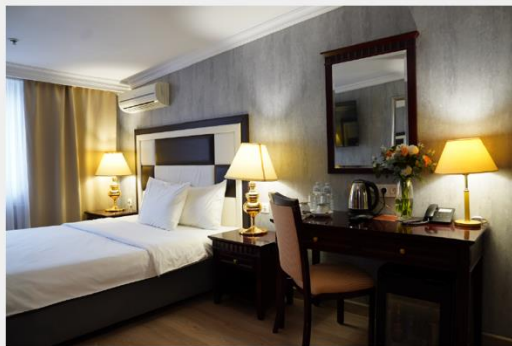

Двухместное размещение
Супериор

[ЗАБРОНИРОВАТЬ](#)

HOTEL ACCOMMODATION SERVICE
Use promo code **EXPO30** when booking a room at one
of our hotels and get a 30% discount on your stay.

*Breakfast "buffet" is not included in the price

**The discount applies to the base rate

The Rooms Boutique Hotel 5*

Metro stations: «Marksistskaya», «Taganskaya» – 11 minutes on foot
Route to the exhibition: 14 stations to «Myakinino»

Double Accommodation
Standard

Double Accommodation
Standard

[BOOK NOW](#)

Double Accommodation
Superior

[BOOK NOW](#)

Vnukovo Village Park Hotel & SPA 4*

Metro station: «Salaryevo» – 7 minutes by car
Route to the exhibition: 12 stations to «Myakinino»