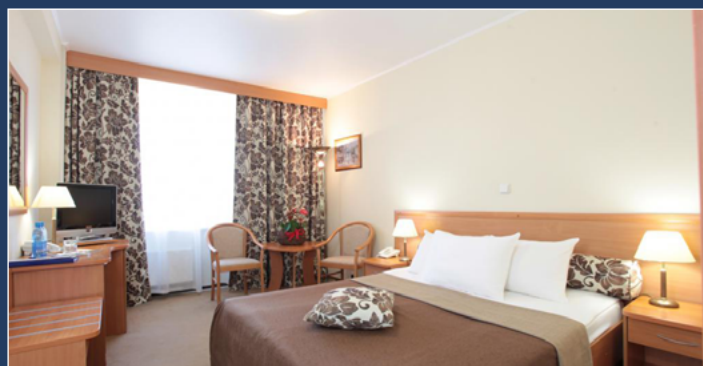

HOTEL IZMAILOVO (GAMMA, DELTA) OFFERS SPECIAL ACCOMMODATION RATES FOR THE EXHIBITION PARTICIPANTS

Тел.: +7 (495) 737-70-70

e-mail: booking@izmailovo.ru

www.izmailovo.ru

Tourist Hotel Complex «Izmailovo»

105613, Moscow, Izmailovskoye shosse, 71, 4G-D

GAMMA*** STANDARD PLUS – 3600 rubles/day (weekdays), 2500 rubles/day (weekend)
DELTA**** BUSINESS PREMIUM – 4200 rubles/day (weekdays), 2900 rubles/day (weekend)
With breakfast (buffet) – extra 700 rubles/day, with lunch-dinner (buffet) – extra 750 rubles/day per person
If you would like to include buffet in your booking, you may specify this in your enquiry.

Reservation of accommodation is through the Hotel site using the promo code word “**MAYER**”

- “Partizanskaya” metro station within 5 min;
- Direct metro line to Crocus Expo (one-hour ride);
- 2000 rooms;
- 16 restaurants and bars;
- Ironing room, spa, fitness center, bowling;
- Parking rate: 450 rubles/day.