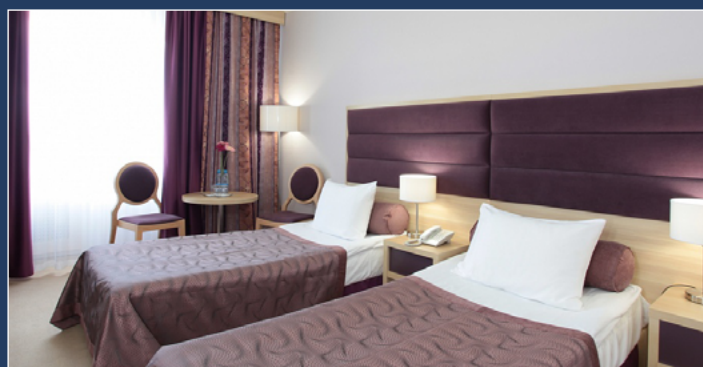

HOTEL IZMAILOVO (GAMMA, DELTA) OFFERS SPECIAL ACCOMMODATION RATES FOR THE EXHIBITION PARTICIPANTS

Тел.: +7 (495) 737-70-70

e-mail: booking@izmailovo.ru

www.izmailovo.ru

Tourist Hotel Complex «Izmailovo»

105613, Moscow, Izmailovskoye shosse, 71, 4G-D

GAMMA*** STANDARD PLUS – 3600 rubles/day (weekdays), 2500 rubles/day (weekend)
DELTA**** BUSINESS PREMIUM – 4200 rubles/day (weekdays), 2900 rubles/day (weekend)
With breakfast (buffet) – extra 700 rubles/day, with lunch-dinner (buffet) – extra 750 rubles/day per person
If you would like to include buffet in your booking, you may specify this in your enquiry.

Reservation of accommodation is through the Hotel site using the promo code word “**MAYER**”

- “Partizanskaya” metro station within 5 min;
- Direct metro line to Crocus Expo (one-hour ride);
- 2000 rooms;
- 16 restaurants and bars;
- Ironing room, spa, fitness center, bowling;
- Parking rate: 450 rubles/day.